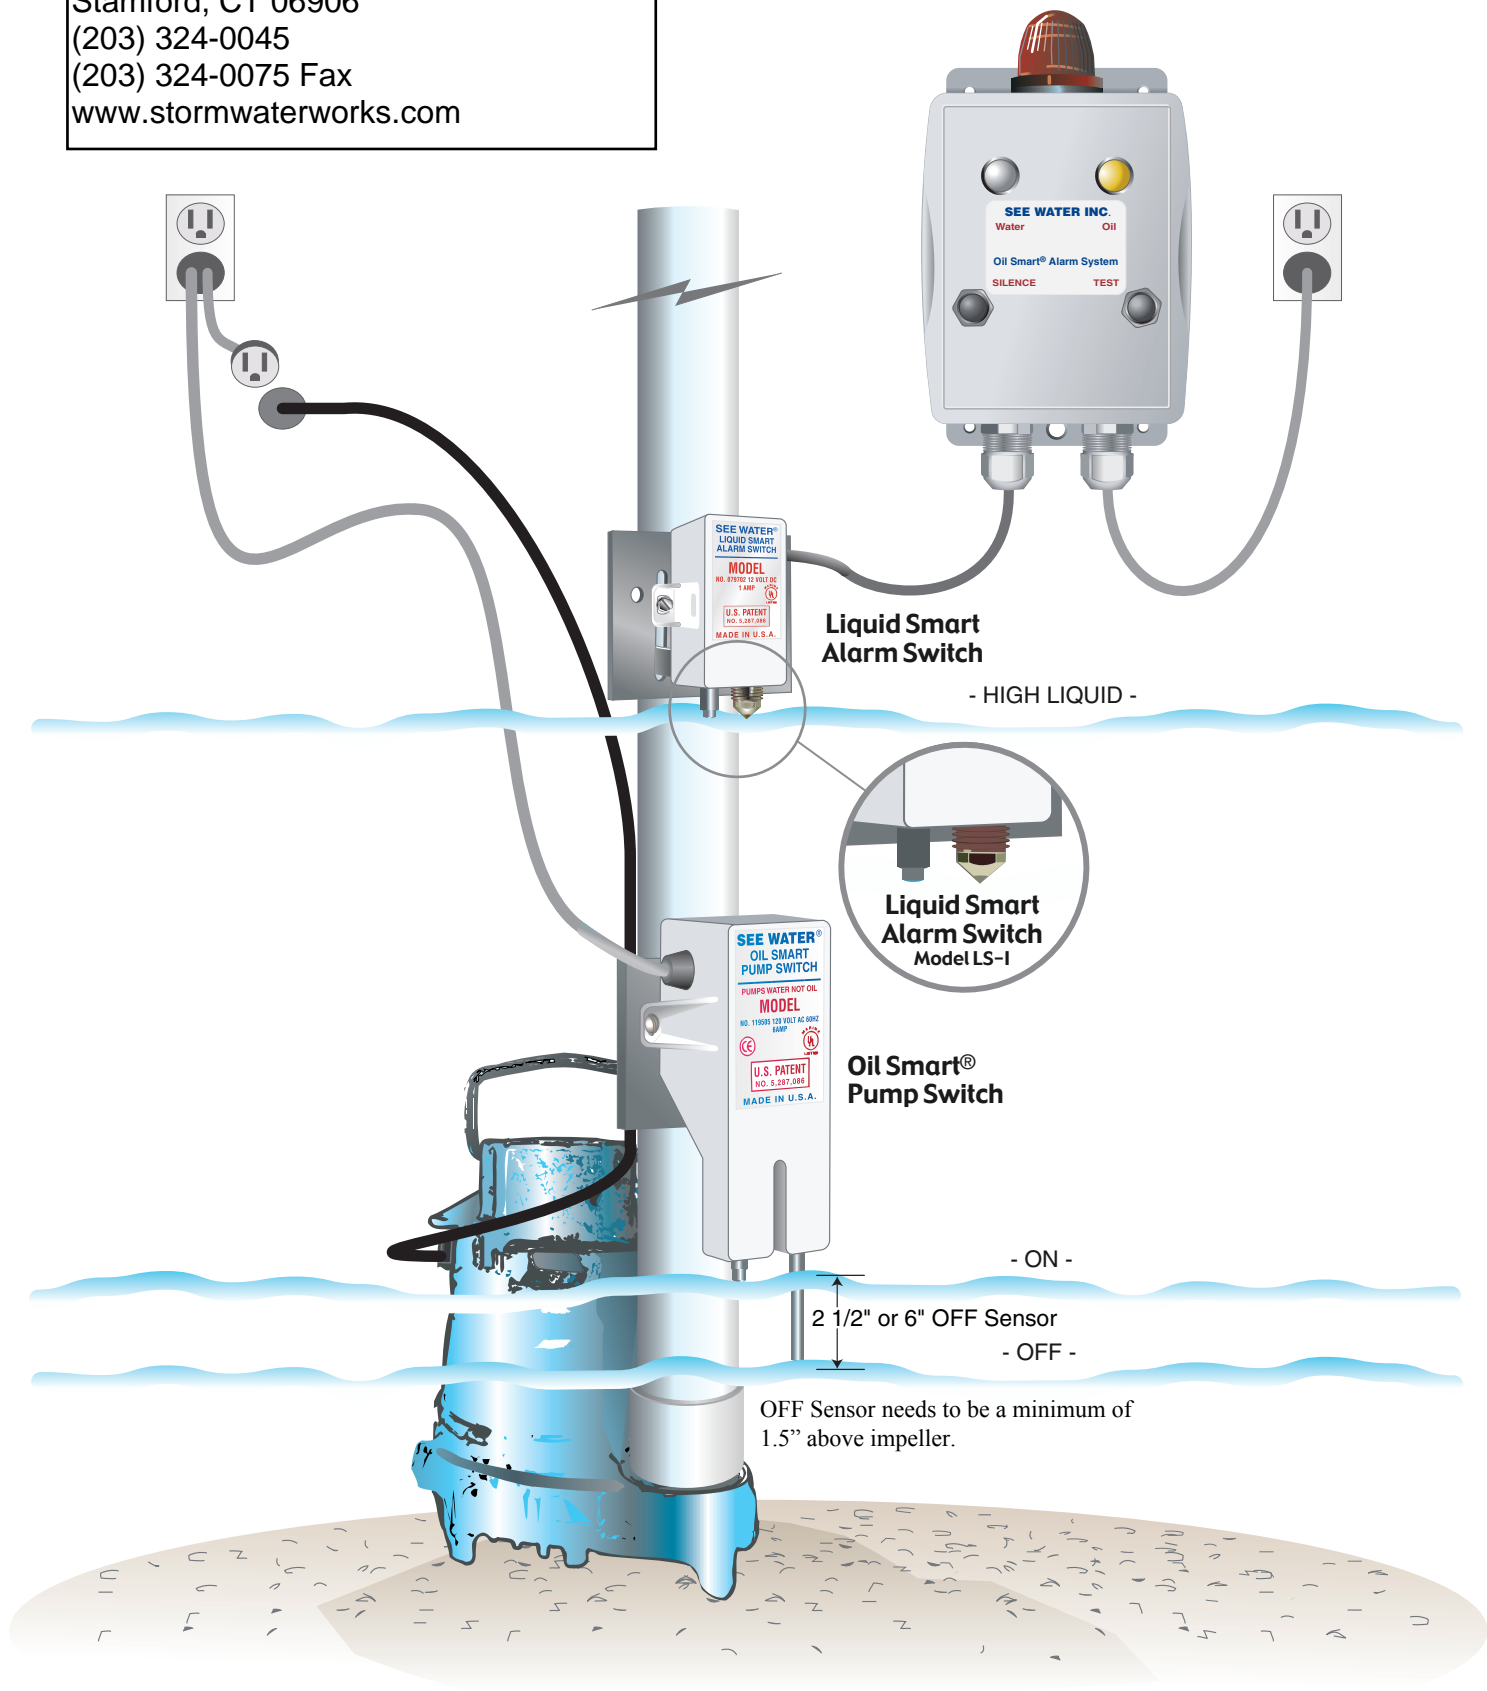

Distributed By:
Stormwaterworks.com, LLC.
48 Union Street
PO Box 2905
Stamford, CT 06906
(203) 324-0045
(203) 324-0075 Fax
www.stormwaterworks.com

Liquid Smart Alarm Switch

- HIGH LIQUID -

Liquid Smart Alarm Switch Model LS-1

Oil Smart® Pump Switch

- ON -

- OFF -

2 1/2" or 6" OFF Sensor

OFF Sensor needs to be a minimum of 1.5" above impeller.